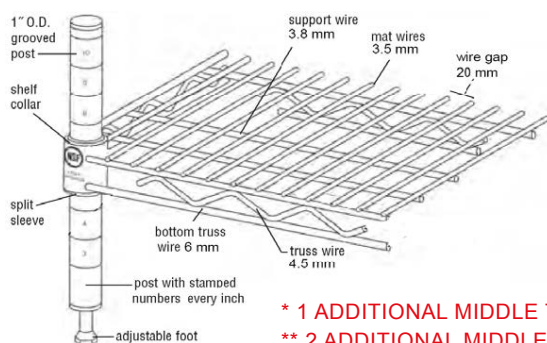

DETAILED SPECIFICATIONS

* 1 ADDITIONAL MIDDLE TRUSS
** 2 ADDITIONAL MIDDLE TRUSSES

WIRE SHELVING - CHROME / EPOXY

	CHROME	GREEN EPOXY	BLACK EPOXY	SIZE (W X L)	PACK	BOXED WT (LBS)
14" WIDE	CS-1424	EPS-1424-G	EPS-1424-BK	14" X 24"	4	24
	CS-1430	EPS-1430-G	EPS-1430-BK	14" X 30"	4	28
	CS-1436	EPS-1436-G	EPS-1436-BK	14" X 36"	4	32
	CS-1442	EPS-1442-G	EPS-1442-BK	14" X 42"	4	36
	CS-1448	EPS-1448-G	EPS-1448-BK	14" X 48"	4	40
	CS-1454	EPS-1454-G	EPS-1454-BK	14" X 54"	4	44
	CS-1460	EPS-1460-G	EPS-1460-BK	14" X 60"	2	28
	CS-1472 *	EPS-1472-G *	EPS-1472-BK *	14" X 72"	2	32
18" WIDE	CS-1824	EPS-1824-G	EPS-1824-BK	18" X 24"	4	28
	CS-1830	EPS-1830-G	EPS-1830-BK	18" X 30"	4	32
	CS-1836	EPS-1836-G	EPS-1836-BK	18" X 36"	4	36
	CS-1842	EPS-1842-G	EPS-1842-BK	18" X 42"	4	40
	CS-1848 *	EPS-1848-G *	EPS-1848-BK *	18" X 48"	4	48
	CS-1854 *	EPS-1854-G *	EPS-1854-BK *	18" X 54"	4	56
	CS-1860 *	EPS-1860-G *	EPS-1860-BK *	18" X 60"	2	30
	CS-1872 *	EPS-1872-G *	EPS-1872-BK *	18" X 72"	2	36
21" WIDE	CS-2124 *	EPS-2124-G *	EPS-2124-BK *	21" X 24"	4	28
	CS-2130	EPS-2130-G	EPS-2130-BK	21" X 30"	4	36
	CS-2136	EPS-2136-G	EPS-2136-BK	21" X 36"	4	40
	CS-2142	EPS-2142-G	EPS-2142-BK	21" X 42"	4	44
	CS-2148 *	EPS-2148-G *	EPS-2148-BK *	21" X 48"	4	52
	CS-2154 *	EPS-2154-G *	EPS-2154-BK *	21" X 54"	2	30
	CS-2160 *	EPS-2160-G *	EPS-2160-BK *	21" X 60"	2	34
	CS-2172 *	EPS-2172-G *	EPS-2172-BK *	21" X 72"	2	40
24" WIDE	CS-2424	EPS-2424-G	EPS-2424-BK	24" X 24"	4	32
	CS-2430	EPS-2430-G	EPS-2430-BK	24" X 30"	4	40
	CS-2436 *	EPS-2436-G *	EPS-2436-BK *	24" X 36"	4	28
	CS-2442 *	EPS-2442-G *	EPS-2442-BK *	24" X 42"	4	56
	CS-2448 *	EPS-2448-G *	EPS-2448-BK *	24" X 48"	4	60
	CS-2454 *	EPS-2454-G *	EPS-2454-BK *	24" X 54"	2	32
	CS-2460 *	EPS-2460-G *	EPS-2460-BK *	24" X 60"	2	32
	CS-2472 **	EPS-2472-G **	EPS-2472-BK **	24" X 72"	2	48

SOME UNITS SHIP UNASSEMBLED FOR REDUCED SHIPPING COST. ALL DIMENSIONS ARE TYPICAL. TOLERANCE +/- .500"

John Boos & Co. is constantly engaged in a program of improving products and therefore reserves the right to change specifications without prior notice.

3601 S. Banker St. • Effingham, IL 62401 • PO BOX 609 • quotes@johnboos.com

071717

www.johnboos.com

251